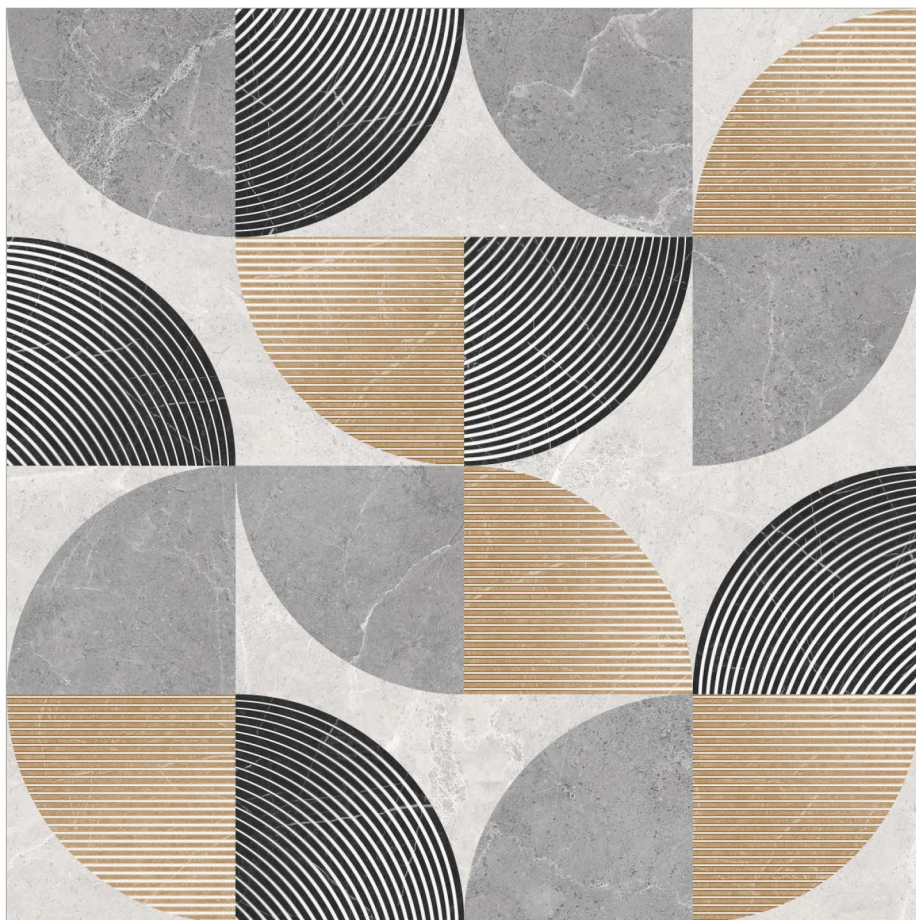

**600X**  
600MM

**Glossy**  
Finish

CLOVID  
**CAMEL DARK**

**R-06**

CLOVID  
**CAMEL LIGHT**

**R-06**

**CLOVID CAMEL**

CLOVID  
**GREY DECOR**