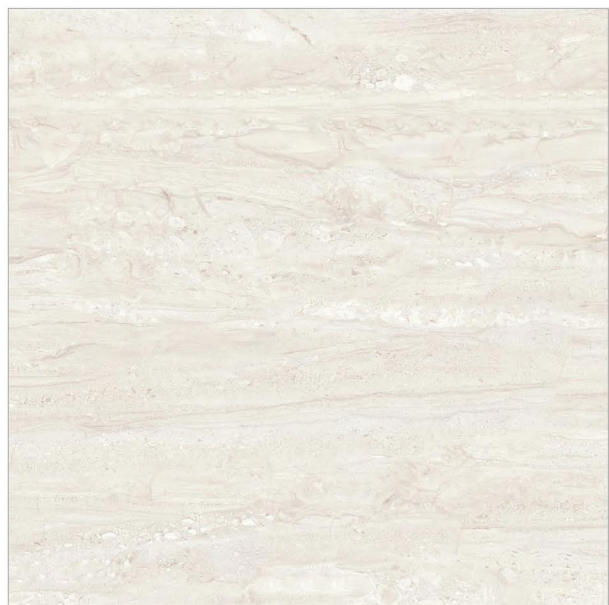

**600X  
600MM**

**Glossy  
Finish**

**PARKER  
MUD DARK**

**R-06**

**PARKER  
MUD LIGHT**

**R-06**

**PARKER MUD**

**PORTX**<sup>®</sup>  
BELIEVE IN QUALITY